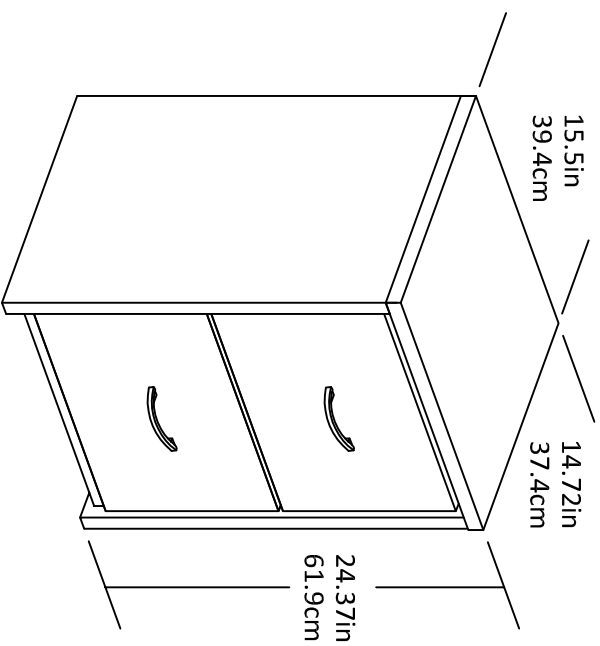

2 Drawer File Cabinet

MODEL NO : 9524012PCOM / 9524015COM / 9524026PCOM

Interior Drawer dimension :

12.17 in. (30.9cm) W

9.92 in. (22.5cm) H

13.13 in. (33.3cm) D

0.82cubic feet each drawer

Wood Breakdown :90%
Total storage:1.64 cubic feet

Overall Product Size:

15.5" W x 14.72" D x 24.37" H

39.4cm W x 37.4cm D x 61.9cm H

Maximum Weight Capacities
Unit Weight : 37.48lbs. (17kg)