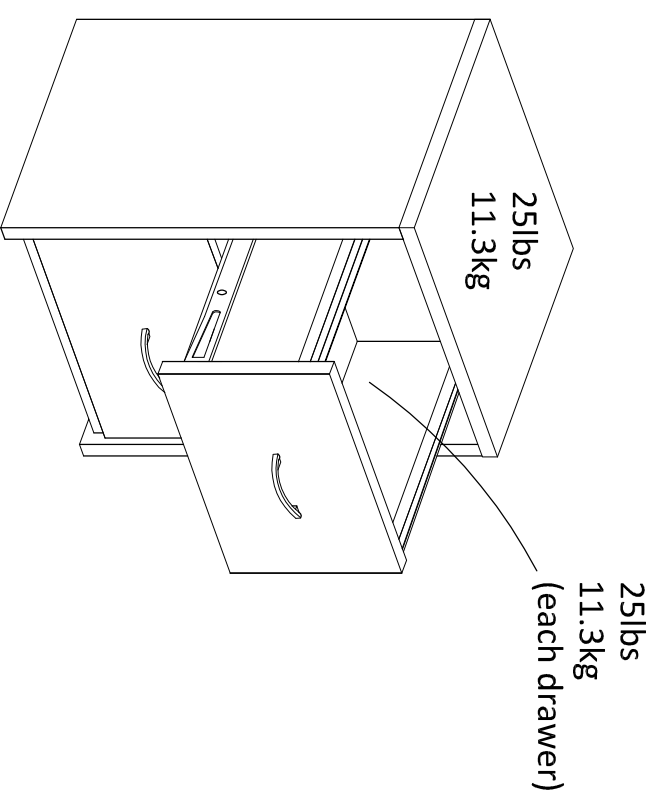

2 Drawer File Cabinet

MODEL NO : 9524012PCOM / 9524015COM / 9524026PCOM

Interior Drawer dimension :

12.17 in. (30.9cm) W

9.92 in. (22.5cm) H

13.13 in. (33.3cm) D

0.82cubic feet each drawer

Wood Breakdown :90%
Total storage:1.64 cubic feet

Overall Product Size:

15.5" W x 14.72" D x 24.37" H

39.4cm W x 37.4cm D x 61.9cm H

Maximum Weight Capacities
Unit Weight : 37.48lbs. (17kg)